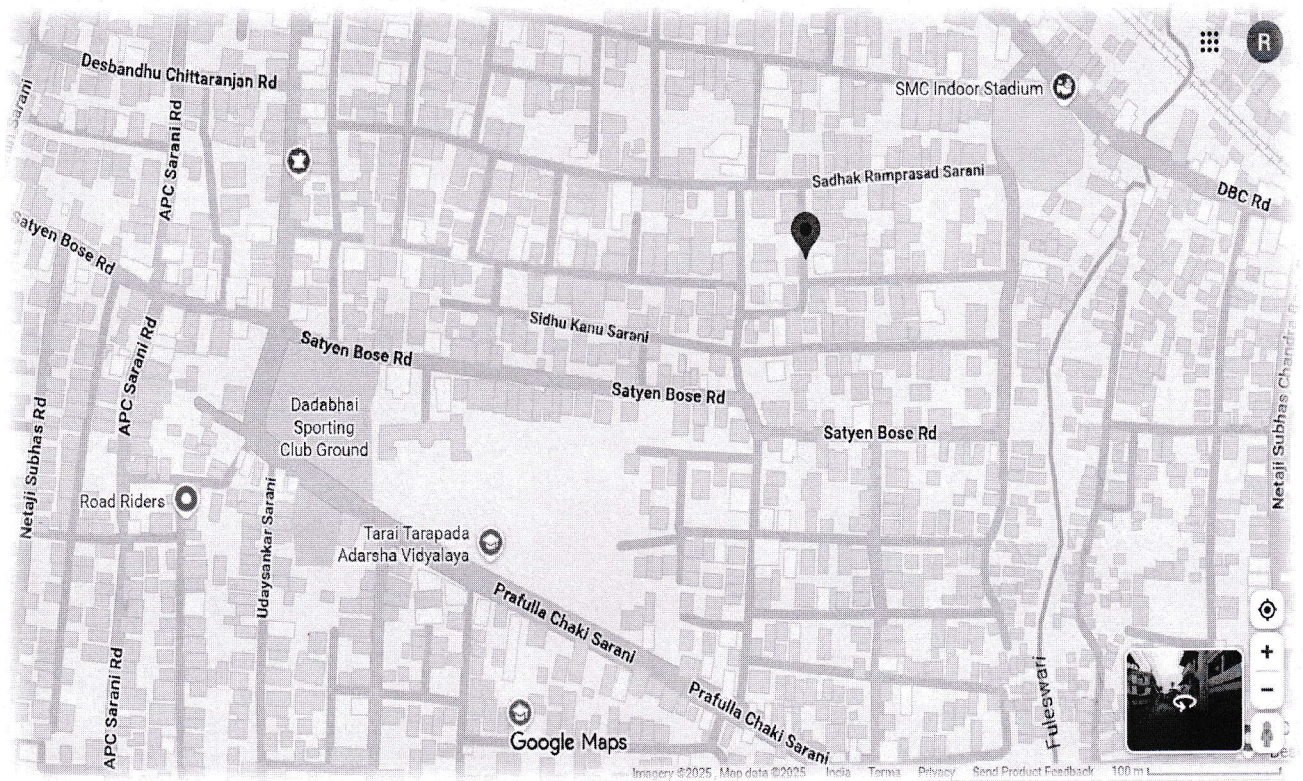

## PROJECT - "PRANJAL"

Situated at Rani Rashmoni Road (Sarani), Near Mahamaya Kalibari, Deshbandhu Para, Siliguri, within Siliguri Municipal Corporation area under Ward No. 29, Post Office - Siliguri Town & Police Station - Siliguri, Pin Code - 734004, in the District of Darjeeling, in the State of West Bengal.

Latitude - 2641557N & Longitude - 8826083E

### BOUNDARY OF LAND:

- By the North : Land & House of Sri Swapan Sarkar;
- By the South : Land & House of Smt. Maya Rani Banerjee;
- By the East : 22' Feet Wide S.M.C. Road;
- By the West : Land & House of Smt. Ila Chanda.